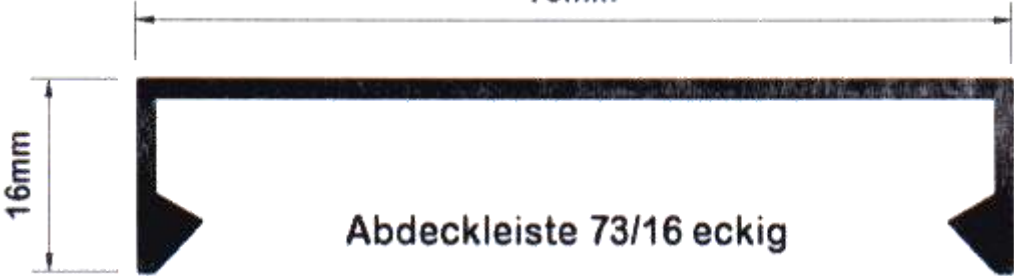

# ALUMINIUM PROFILE

73mm

73mm